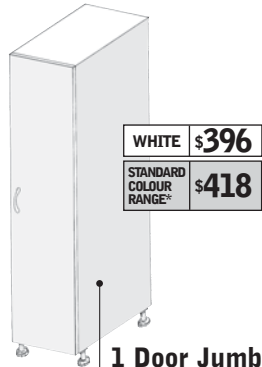

600 - 4 Drawer

Height (mm)	870
Width (mm)	600
Depth (mm)	578

WHITE	\$541
STANDARD COLOUR RANGE*	\$561

Optional cutlery tray as accessory

900 - 4 Drawer

Height (mm)	870
Width (mm)	900
Depth (mm)	578

WHITE	\$214
STANDARD COLOUR RANGE*	\$224

Corner Unit

Height (mm)	870
Width (mm)	1000
Depth (mm)	578

Tall Units

WHITE	\$265
STANDARD COLOUR RANGE	\$367

Wine Rack

Height (mm)	2088
Width (mm)	133
Depth (mm)	330

WHITE	\$396
STANDARD COLOUR RANGE*	\$418

1 Door Jumbo Pantry

Height (mm)	2088
Width (mm)	450
Depth (mm)	625

WHITE	\$567
STANDARD COLOUR RANGE*	\$603

2 Door Jumbo Pantry

Height (mm)	2088
Width (mm)	900
Depth (mm)	625

WHITE	\$757
STANDARD COLOUR RANGE*	\$809

3 Drawer

Height (mm)	2088
Width (mm)	900
Depth (mm)	625

WHITE	\$777
STANDARD COLOUR RANGE*	\$830

4 Drawer

Height (mm)	2088
Width (mm)	900
Depth (mm)	625

WHITE	\$694
STANDARD COLOUR RANGE*	\$745

Walk-in Pantry