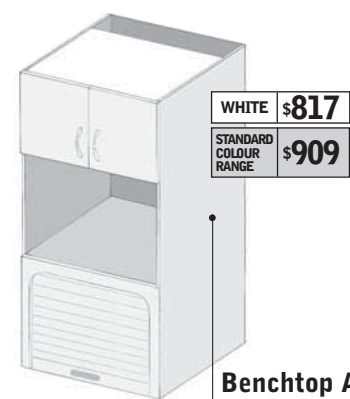

600 - 4 Drawer

Height (mm)	870
Width (mm)	600
Depth (mm)	578

WHITE	\$541
STANDARD COLOUR RANGE*	\$561

Optional cutlery tray as accessory

900 - 4 Drawer

Height (mm)	870
Width (mm)	900
Depth (mm)	578

WHITE	\$214
STANDARD COLOUR RANGE*	\$224

Height (mm)	2088
Width (mm)	1027
Depth (mm)	625

WHITE	\$654
STANDARD COLOUR RANGE*	\$694

Note: please specify oven make & model when ordering unit.

Oven/Microwave Tower

Height (mm)	2088
Width (mm)	600
Depth (mm)	625

WHITE	\$745
STANDARD COLOUR RANGE*	\$786

Optional rebated glass cut-out for any door
\$99
(Glazing not inc)

Corner Crockery

Height (mm)	2088
Width (mm)	625
Depth (mm)	625

WHITE	\$643
STANDARD COLOUR RANGE*	\$696

Benchtop Pantry

Height (mm)	1180
Width (mm)	900/600
Depth (mm)	450

WHITE	\$817
STANDARD COLOUR RANGE*	\$909

Benchtop Appliance Cupboard

Height (mm)	1180
Width (mm)	600
Depth (mm)	450

*Colour door/s drawer fronts only. Cabinet white. **Please Note:** For non standard melteca and melamine colours add 33%. To cut down a standard unit from its original size add 20%. To custom make a standard unit larger than original size P.O.A.