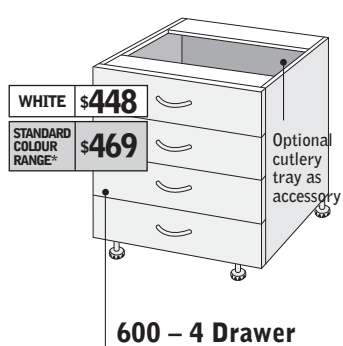

Kitchen Units

Base Units

Complete with moulded plastic cutlery tray

WHITE	\$397
STANDARD COLOUR RANGE*	\$417

4 Drawer

Height (mm)	870
Width (mm)	450
Depth (mm)	578

WHITE	\$448
STANDARD COLOUR RANGE*	\$469

Optional cutlery tray as accessory

600 - 4 Drawer

Height (mm)	870
Width (mm)	600
Depth (mm)	578

WHITE	\$541
STANDARD COLOUR RANGE*	\$561

Optional cutlery tray as accessory

900 - 4 Drawer

Height (mm)	870
Width (mm)	900
Depth (mm)	578

WHITE	\$214
STANDARD COLOUR RANGE*	\$224

Corner Unit

Height (mm)	870
Width (mm)	1000
Depth (mm)	578

Tall Units

WHITE	\$265
STANDARD COLOUR RANGE	\$367

Wine Rack

Height (mm)	2088
Width (mm)	133
Depth (mm)	330

WHITE	\$396
STANDARD COLOUR RANGE*	\$418

3 Drawer

Height (mm)	2088
Width (mm)	900
Depth (mm)	625

WHITE	\$777
STANDARD COLOUR RANGE*	\$830

4 Drawer

Height (mm)	2088
Width (mm)	900
Depth (mm)	625

WHITE	\$694
STANDARD COLOUR RANGE*	\$745

Walk-in Pantry