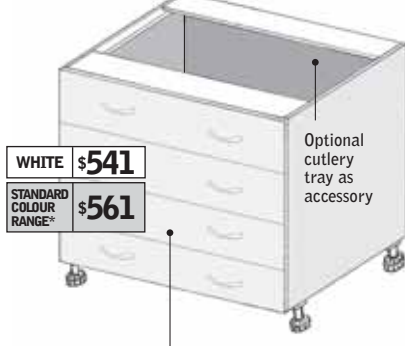

Kitchen Units

Base Units

Complete with moulded plastic cutlery tray

WHITE	\$397
STANDARD COLOUR RANGE*	\$417

4 Drawer

Height (mm)	870
Width (mm)	450
Depth (mm)	578

WHITE	\$448
STANDARD COLOUR RANGE*	\$469

Optional cutlery tray as accessory

600 - 4 Drawer

Height (mm)	870
Width (mm)	600
Depth (mm)	578

WHITE	\$541
STANDARD COLOUR RANGE*	\$561

Optional cutlery tray as accessory

900 - 4 Drawer

Height (mm)	870
Width (mm)	900
Depth (mm)	578

WHITE	\$214
STANDARD COLOUR RANGE*	\$224

Corner Unit

Height (mm)	870
Width (mm)	1000
Depth (mm)	578

Tall Units

WHITE	\$265
STANDARD COLOUR RANGE	\$367

Wine Rack

Height (mm)	2088
Width (mm)	133
Depth (mm)	330

WHITE	\$396
STANDARD COLOUR RANGE*	\$418

3 Drawer

Height (mm)	2088
Width (mm)	900
Depth (mm)	625

WHITE	\$777
STANDARD COLOUR RANGE*	\$830

4 Drawer

Height (mm)	2088
Width (mm)	900
Depth (mm)	625

WHITE	\$694
STANDARD COLOUR RANGE*	\$745

Walk-in Pantry