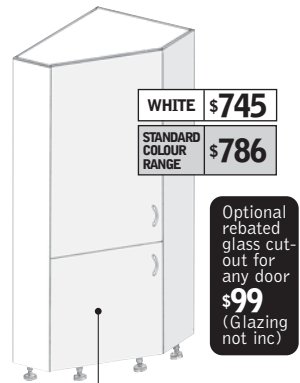

3 Drawer

Height (mm)	2088
Width (mm)	900
Depth (mm)	625

WHITE	\$777
STANDARD COLOUR RANGE*	\$830

4 Drawer

Height (mm)	2088
Width (mm)	900
Depth (mm)	625

WHITE	\$694
STANDARD COLOUR RANGE*	\$745

Walk-in Pantry

Height (mm)	2088
Width (mm)	1027
Depth (mm)	625

WHITE	\$654
STANDARD COLOUR RANGE*	\$694

Note: please specify oven make & model when ordering unit.

Oven/Microwave Tower

Height (mm)	2088
Width (mm)	600
Depth (mm)	625

WHITE	\$745
STANDARD COLOUR RANGE*	\$786

Optional rebated glass cut-out for any door
\$99
(Glazing not inc)

Corner Crockery

Height (mm)	2088
Width (mm)	625
Depth (mm)	625

WHITE	\$643
STANDARD COLOUR RANGE*	\$696

Benchtop Pantry

Height (mm)	1180
Width (mm)	900/600
Depth (mm)	450

WHITE	\$817
STANDARD COLOUR RANGE*	\$909

Benchtop Appliance Cupboard

Height (mm)	1180
Width (mm)	600
Depth (mm)	450

*Colour door/s drawer fronts only. Cabinet white. **Please Note:** For non standard melteca and melamine colours add 33%. To cut down a standard unit from its original size add 20%. To custom make a standard unit larger than original size P.O.A.