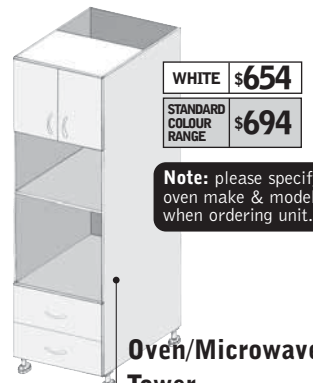

3 Drawer

Height (mm)	2088
Width (mm)	900
Depth (mm)	625

WHITE	\$777
STANDARD COLOUR RANGE*	\$830

4 Drawer

Height (mm)	2088
Width (mm)	900
Depth (mm)	625

WHITE	\$694
STANDARD COLOUR RANGE*	\$745

Walk-in Pantry

Height (mm)	2088
Width (mm)	1027
Depth (mm)	625

WHITE	\$654
STANDARD COLOUR RANGE*	\$694

Note: please specify oven make & model when ordering unit.

Oven/Microwave Tower

Height (mm)	2088
Width (mm)	600
Depth (mm)	625

WHITE	\$745
STANDARD COLOUR RANGE*	\$786

Optional rebated glass cut-out for any door
\$99
(Glazing not inc)

Corner Crockery

Height (mm)	2088
Width (mm)	625
Depth (mm)	625

WHITE	\$643
STANDARD COLOUR RANGE*	\$696