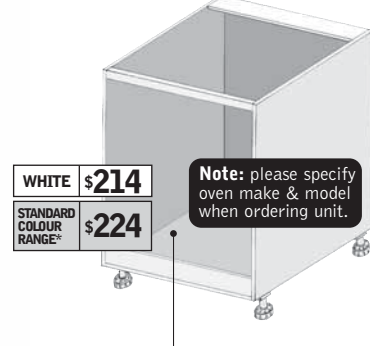

Kitchen Units

Base Units

Complete with moulded plastic cutlery tray

WHITE	\$397
STANDARD COLOUR RANGE*	\$417

4 Drawer

Height (mm)	870
Width (mm)	450
Depth (mm)	578

WHITE	\$448
STANDARD COLOUR RANGE*	\$469

Optional cutlery tray as accessory

600 - 4 Drawer

Height (mm)	870
Width (mm)	600
Depth (mm)	578

WHITE	\$541
STANDARD COLOUR RANGE*	\$561

Optional cutlery tray as accessory

900 - 4 Drawer

Height (mm)	870
Width (mm)	900
Depth (mm)	578

WHITE	\$214
STANDARD COLOUR RANGE*	\$224

Note: please specify oven make & model when ordering unit.

Under Bench Oven

Height (mm)	870
Width (mm)	600
Depth (mm)	578

WHITE	\$439
STANDARD COLOUR RANGE*	\$459

Option: Revolving 2 level Lazy Susan
\$357

Corner Unit

Height (mm)	870
Width (mm)	1000
Depth (mm)	578

Tall Units

WHITE	\$265
STANDARD COLOUR RANGE	\$367

Wine Rack

Height (mm)	2088
Width (mm)	133
Depth (mm)	330

WHITE	\$396
STANDARD COLOUR RANGE*	\$418