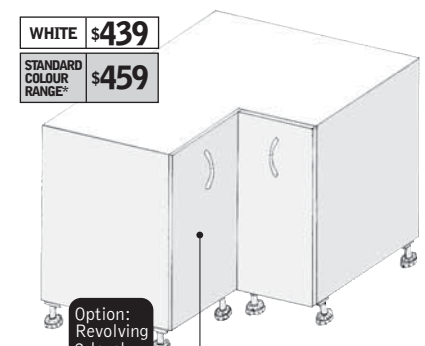

600 - 4 Drawer

Height (mm)	870
Width (mm)	600
Depth (mm)	578

WHITE	\$541
STANDARD COLOUR RANGE*	\$561

Optional cutlery tray as accessory

900 - 4 Drawer

Height (mm)	870
Width (mm)	900
Depth (mm)	578

WHITE	\$214
STANDARD COLOUR RANGE*	\$224

Note: please specify oven make & model when ordering unit.

Under Bench Oven

Height (mm)	870
Width (mm)	600
Depth (mm)	578

WHITE	\$439
STANDARD COLOUR RANGE*	\$459

Option: Revolving 2 level Lazy Susan
\$357

Corner Unit

Height (mm)	870
Width (mm)	1000
Depth (mm)	578

Tall Units

WHITE	\$265
STANDARD COLOUR RANGE	\$367

Wine Rack

Height (mm)	2088
Width (mm)	133
Depth (mm)	330

WHITE	\$396
STANDARD COLOUR RANGE*	\$418

1 Door Jumbo Pantry

Height (mm)	2088
Width (mm)	450
Depth (mm)	625

WHITE	\$567
STANDARD COLOUR RANGE*	\$603

2 Door Jumbo Pantry

Height (mm)	2088
Width (mm)	900
Depth (mm)	625

WHITE	\$757
STANDARD COLOUR RANGE*	\$809