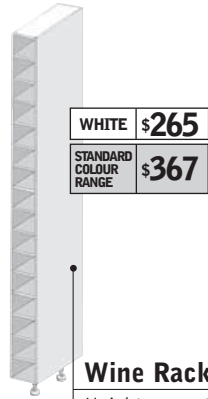

600 - 4 Drawer

Height (mm)	870
Width (mm)	600
Depth (mm)	578

WHITE	\$541
STANDARD COLOUR RANGE*	\$561

Optional cutlery tray as accessory

900 - 4 Drawer

Height (mm)	870
Width (mm)	900
Depth (mm)	578

WHITE	\$214
STANDARD COLOUR RANGE*	\$224

Note: please specify oven make & model when ordering unit.

Under Bench Oven

Height (mm)	870
Width (mm)	600
Depth (mm)	578

WHITE	\$439
STANDARD COLOUR RANGE*	\$459

Option: Revolving 2 level Lazy Susan
\$357

Corner Unit

Height (mm)	870
Width (mm)	1000
Depth (mm)	578

Tall Units

WHITE	\$265
STANDARD COLOUR RANGE	\$367

Wine Rack

Height (mm)	2088
Width (mm)	133
Depth (mm)	330

WHITE	\$396
STANDARD COLOUR RANGE*	\$418

1 Door Jumbo Pantry

Height (mm)	2088
Width (mm)	450
Depth (mm)	625

WHITE	\$567
STANDARD COLOUR RANGE*	\$603

2 Door Jumbo Pantry

Height (mm)	2088
Width (mm)	900
Depth (mm)	625

WHITE	\$757
STANDARD COLOUR RANGE*	\$809